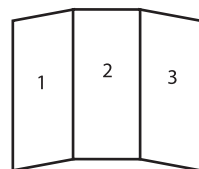

TRI-FOLD BROCHURE -OUTSIDE

SAFETY LINE
Anything that is not getting cut
must be inside this red line

TRIM EDGE
This is where the finished
product will be cut

BLEED EDGE
Extend all background
images to this green line.

C

SHORT FOLD PANEL
PANEL SIZE IS 3 5/8

B

BACK COVER
PANEL SIZE IS 3 11/16

A

FRONT COVER
PANEL SIZE IS 3 11/16

8.5 x 11 FINAL
(8.25 X 11.25 W/BLEED)

TRI-FOLD BROCHURE -INSIDE

8.5 x 11 FINAL
(8.25 X 11.25 W/BLEED)