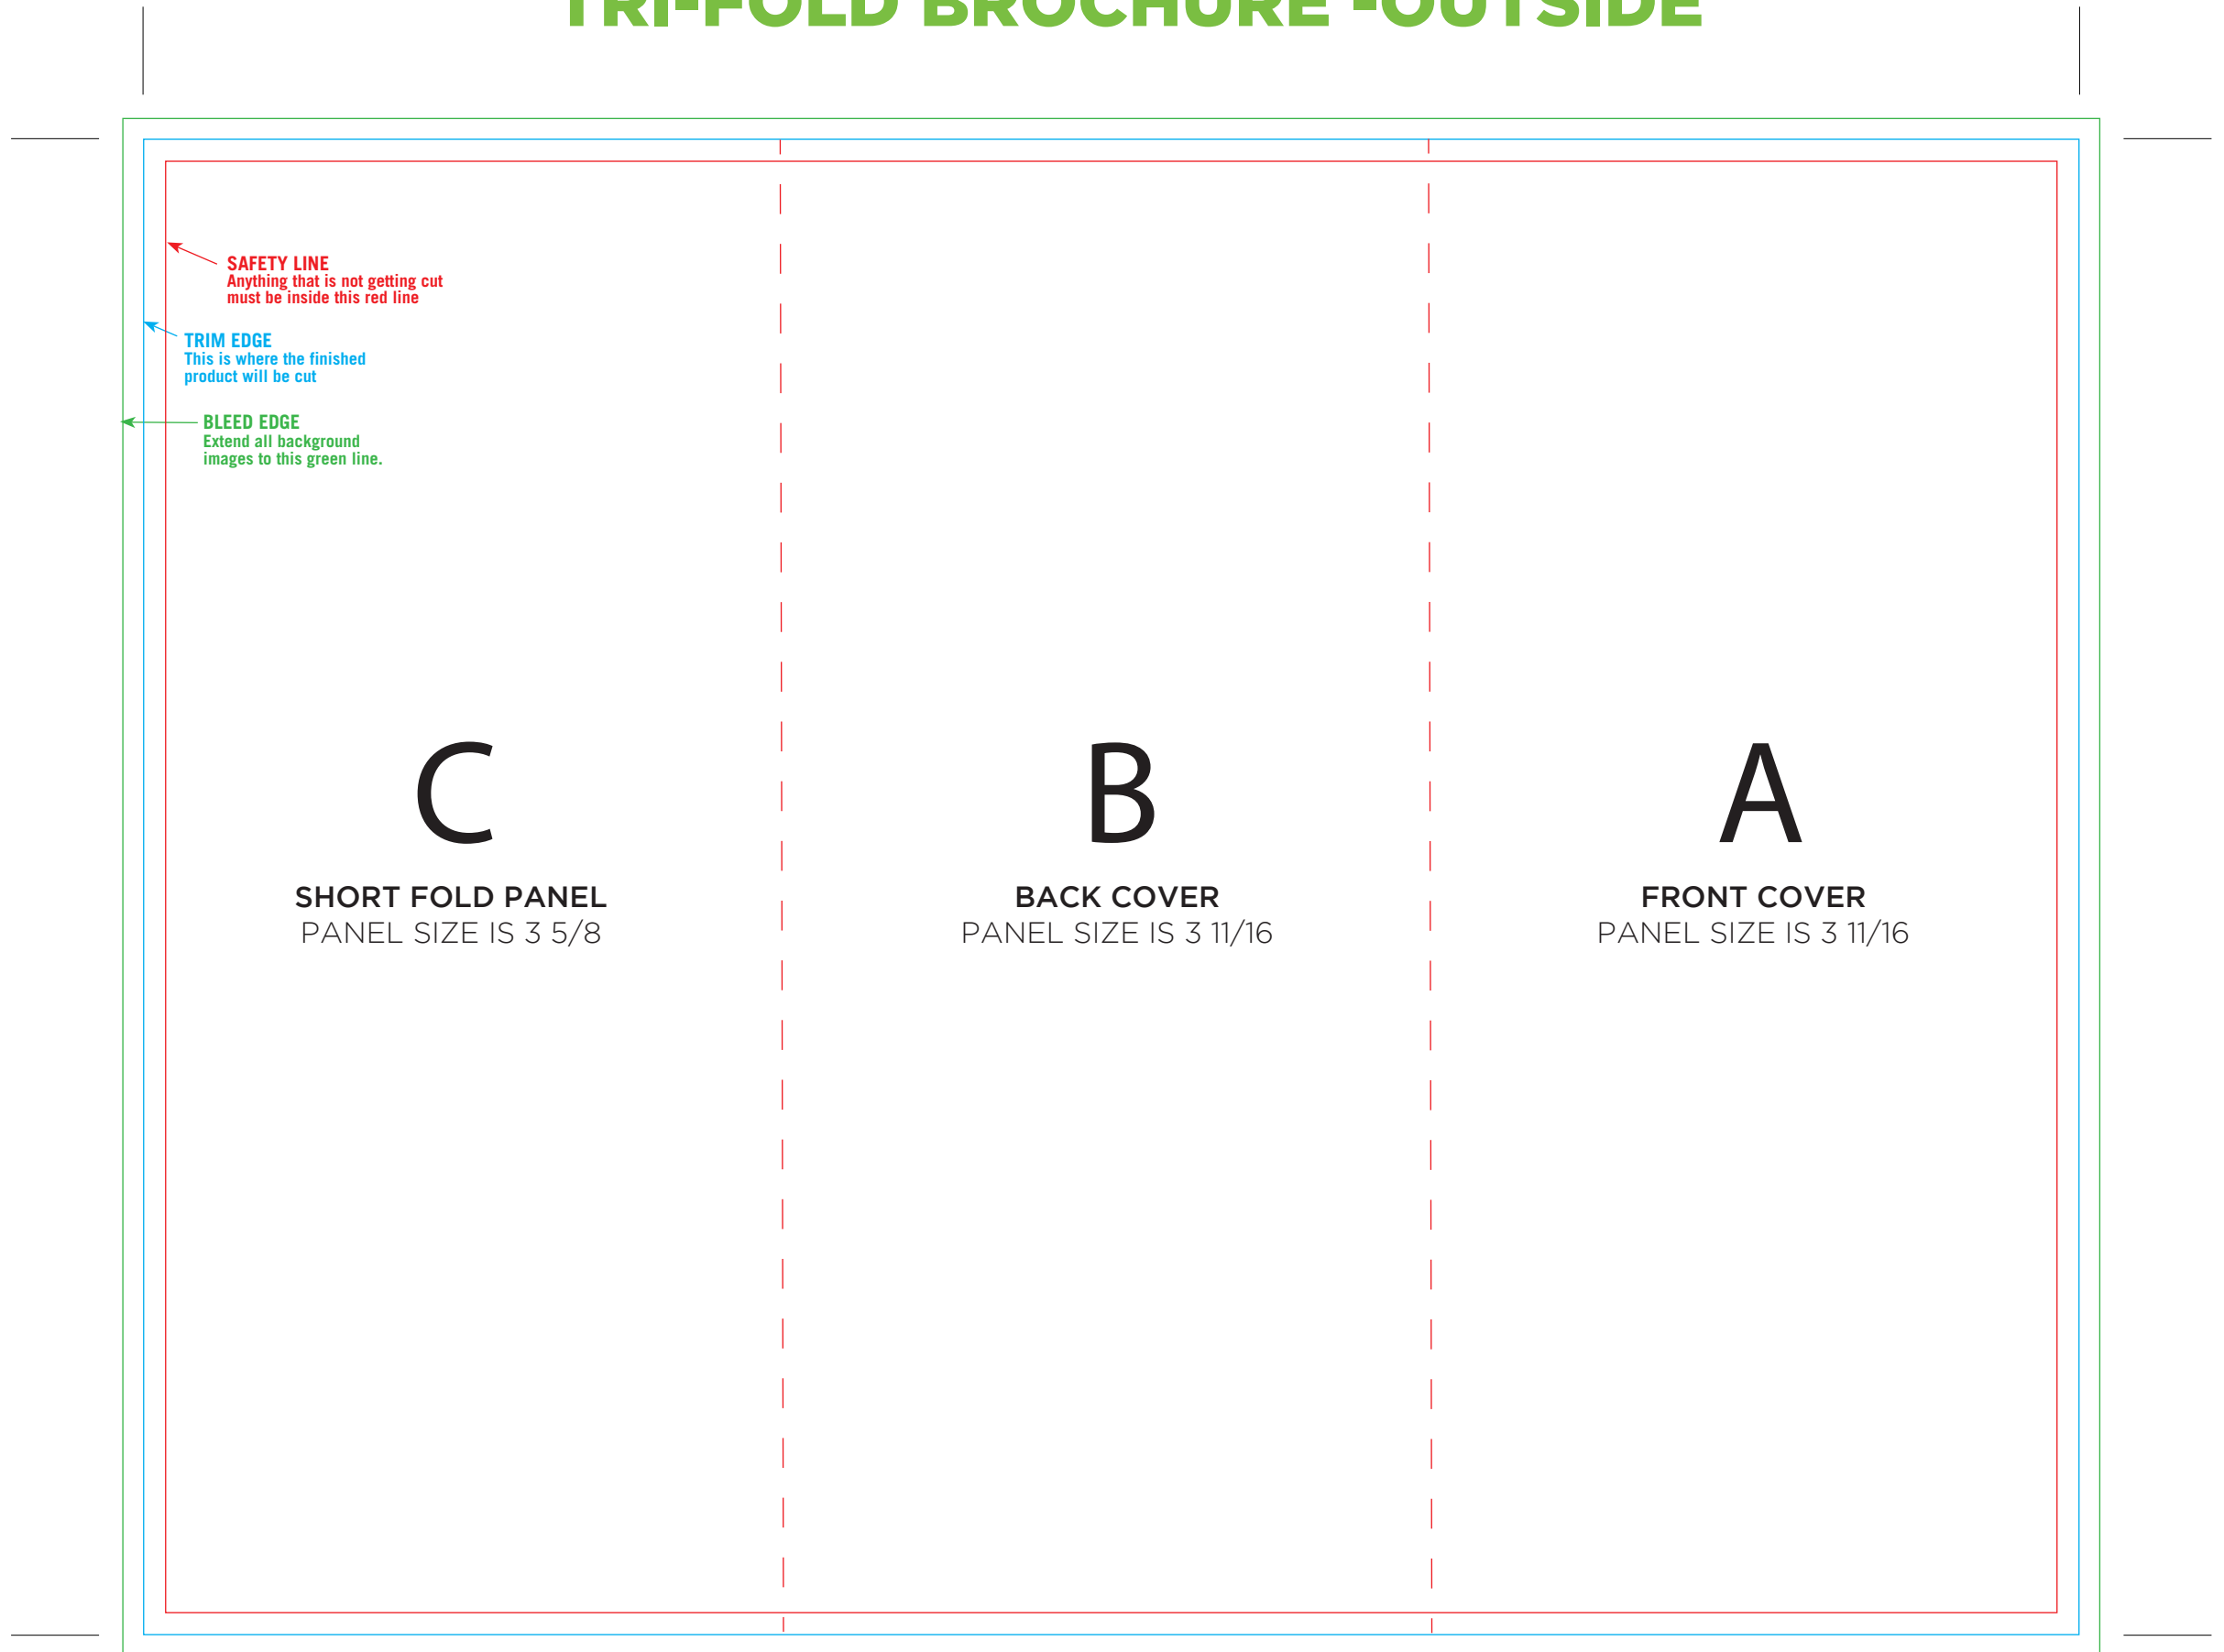

TRI-FOLD BROCHURE -OUTSIDE

SAFETY LINE
Anything that is not getting cut
must be inside this red line

TRIM EDGE
This is where the finished
product will be cut

BLEED EDGE
Extend all background
images to this green line.

C

SHORT FOLD PANEL
PANEL SIZE IS 3 5/8

B

BACK COVER
PANEL SIZE IS 3 11/16

A

FRONT COVER
PANEL SIZE IS 3 11/16

8.5 x 11 FINAL
(8.25 X 11.25 W/BLEED)

TRI-FOLD BROCHURE -INSIDE

8.5 x 11 FINAL
(8.25 X 11.25 W/BLEED)