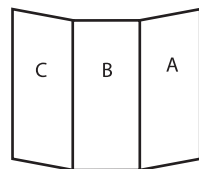

TRI-FOLD BROCHURE -OUTSIDE

SAFETY LINE
Anything that is not getting cut
must be inside this red line

TRIM EDGE
This is where the finished
product will be cut

BLEED EDGE
Extend all background
images to this green line.

C

SHORT FOLD PANEL
PANEL SIZE IS 3 5/8

B

BACK COVER
PANEL SIZE IS 3 11/16

A

FRONT COVER
PANEL SIZE IS 3 11/16

8.5 x 11 FINAL
(8.25 X 11.25 W/BLEED)

TRI-FOLD BROCHURE -INSIDE

8.5 x 11 FINAL
(8.25 X 11.25 W/BLEED)